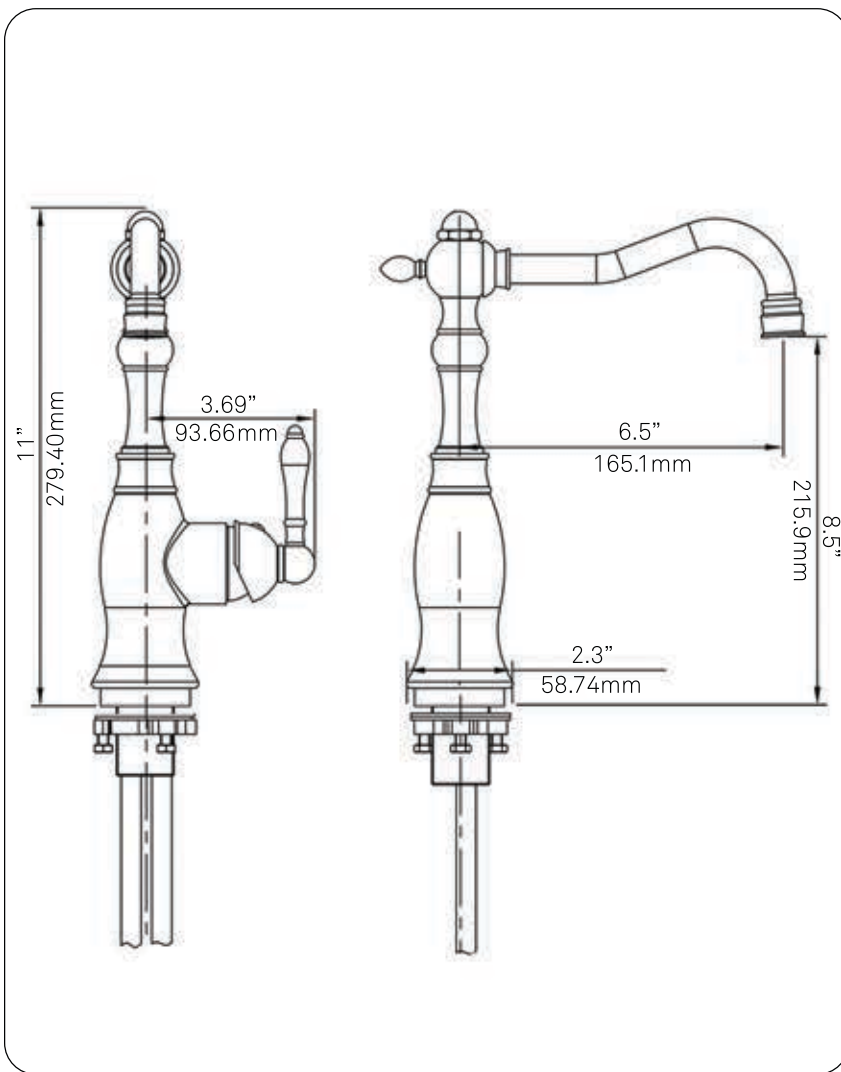

NOTES

Novatto reserves the right (1) to make changes in specifications and materials, and (2) to change or discontinue models, both without notice or obligation. Dimensions are for reference only, see www.Novatto.com for finish options and product availability.

Novatto Inc
TOLL FREE 844.404.4242
www.Novatto.com